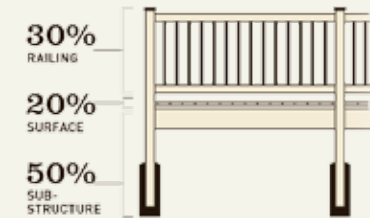

So take a look around. Find something that inspires you—and create something extraordinary.

DeckoRail Palette

DeckoRail Art

The math works in your favor.

Let's say you're considering a simple, wood baluster or spindle. They're not much — \$1.00 to \$3.00 each.* But if you were to upgrade to something much more... stunning, like DeckoRail's bronze contour baluster, would your deck really cost three to eight times more?

Not even close! Why? Because your balusters typically account for around 10% of your entire project cost.*

So, in this scenario, the change from boring to brilliant would raise your overall cost by as little as \$18.97 per 6' section (while raising your "wow" factor exponentially!).