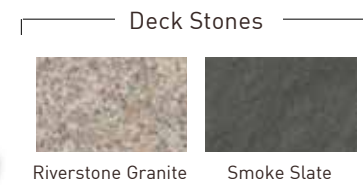

First-class upgrade.

DeckoRail® Deck Stones are perfect for outdoor kitchens, grilling areas or raised fire pits. They can be installed on new or existing conventional wood framed decks and are capable of supporting typical building loads. The high-strength fiberglass substrate frame attaches easily to 16" on-center joists with hidden connectors.

Available in durable 16"-square Riverstone Granite or Smoke Slate tiles, DeckoRail Deck Stones are interlocking and self-draining and do not require mortar.